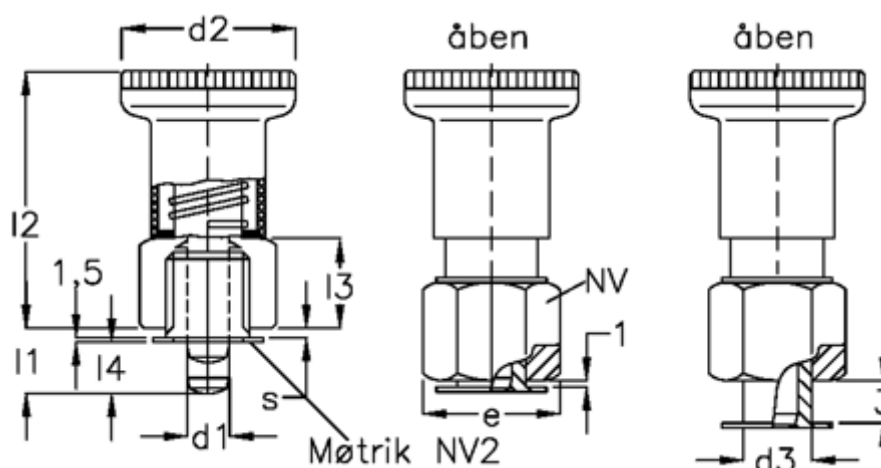

Data Sheet

Article number: 20020392

Description: E+G

Indexing plunger GN 607.2-6-8,5-ST

Measures

AL = 400	l4	= 6.0
d1 = 6	NV 1	= 17
d2 = 25	NV 2	= 14
d3 = 10	s	= 1-5
e = 19.5	Spring pressure N bottom	= 22
l1 = 8.5	Spring pressure N top	= 8.5
l2 = 34		
l3 = 10		